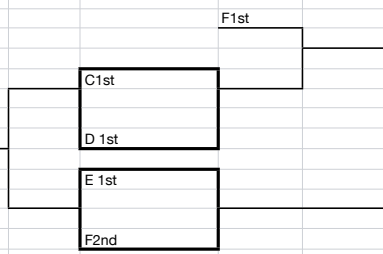

POOL KK:
GIRLS' 11th Grade
G-Force
Southside Shooters
Illinois Magic Elite
Full Package Black
Illinois Raptors Robinson

POOL LL:
GIRLS' 11th Grade
Rockford Wildcats
Southside Shooters
Illinois Raptors Mills
Full Package Black 2

POOL A:
BOYS' Rookie

- 1 Illinois Raptors 3rd grade
- 2 RMG
- 3 Rising Stars Kobe

POOL B:
BOYS' Rookie

- 4 Rising Stars Lebron
- 5 IBA
- 6 Illinois Gold Rush Tigers

Sat	IBA	8:00AM	1 v 2
Sat	IBA	8:50AM	4 v 5
Sat	IBA	9:40AM	2 v 3
Sat	IBA	10:30AM	5 v 6
Sat	IBA	11:20AM	1 v 3
Sat	IBA	12:10PM	4 v 6

Bronze Bracket

Silver Bracket

Gold Bracket

**POOL C:
BOYS' 4th Grade Gold**

7 IBA Select	Sat	IBA	8:00AM	7 v 8
8 Full Package Silver Jackson/Robinson	Sat	IBA	9:40AM	8 v 9
9 Illinois Magic Red	Sat	IBA	11:20AM	7 v 9

**POOL D:
BOYS' 4th Grade Gold**

10 IBA Ritter	Sat	IBA	1:10PM	10 v 11
11 Wisconsin Blizzard	Sat	IBA	2:50PM	11 v 12
12 Illinois Magic Black	Sat	IBA	4:40PM	10 v 12

**POOL E:
BOYS' 4th Grade Gold**

13 Full Package Black	Sat	IBA	8:50AM	13 v 14
14 Lithuania	Sat	IBA	10:30AM	14 v 15
15 Illinois Raptors 4th	Sat	IBA	12:10PM	13 v 15