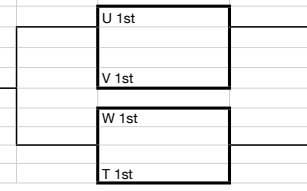

POOL Q: BOYS' 14U Gold				
101	Wisconsin Blizzard	Sat	MVCC	1:10PM 101 v 102
102	Team USA	Sat	MVCC	2:50PM 102 v 103
103	Wheaton North B	Sat	MVCC	4:40PM 101 v 103
POOL R: BOYS' 14U Gold				
104	Rising Stars Blue	Sat	MVCC	1:10PM 104 v 105
105	IBA Gold DS	Sat	MVCC	2:50PM 105 v 106
106	Wisconsin Swing	Sat	MVCC	4:40PM 104 v 106
POOL S: BOYS' 14U Gold				
107	Illinois Red Raiders	Sat	MVCC	2:00PM 107 v 108
108	Wisconsin Blizzard	Sat	MVCC	3:50PM 108 v 109
109	Tomcats	Sat	MVCC	5:30PM 107 v 109
POOL U: BOYS' 14U Silver				
110	Team USA	Sat	MVCC	8:00AM 110 v 111
111	IBA Red Common	Sat	MVCC	8:50AM 111 v 112
112	Illinois Magic Zakes	Sat	MVCC	9:40AM 110 v 112
POOL T: BOYS' 14U Silver				
113	IBA Silver Alston	Sat	MVCC	10:30AM 113 v 114
114	Niles Magic B	Sat	MVCC	11:20AM 114 v 115
115	Illinois Raptors	Sat	MVCC	12:10PM 133 v 115
POOL V: BOYS' 14U Silver				
116	IBA Navy Alston	Sat	MVCC	8:00AM 116 v 117
117	Kessel's Heat Gold	Sat	MVCC	8:50AM 117 v 118
118	Illinois Magic Wicks	Sat	MVCC	9:40AM 116 v 118
POOL W: BOYS' 14U Silver				
119	Kessel's Heat White	Sat	MVCC	10:30AM 119 v 120
120	IBA White Kuehn	Sat	MVCC	11:20AM 120 v 121
121	Rising Stars White	Sat	MVCC	12:10PM 119 v 121

BOYS' 14U Gold			
Sun	EA	11:20AM	Q 1st V R 1st
Sun	EA	1:10PM	R 1st v S 1st
Sun	EA	2:50PM	Q 1st Vs S1st
Sun	EA	11:20AM	Q 2nd V R 2nd
Sun	EA	1:10PM	R 2nd v S 2nd
Sun	EA	2:50PM	Q 2nd V S 2nd
Sun	EA	11:20AM	Q 3rd v R 3rd
Sun	EA	1:10PM	R 3rd v S 3rd
Sun	EA	2:50PM	Q 3rd v S 3rd

Bronze Bracket

Silver Bracket

Gold Bracket

POOL CC:
GIRLS' Rookie

- 143 Team USA
- 144 Illinois Raptors
- 145 Illinois Red Raiders

POOL BB:
GIRLS' Rookie

- 140 Rising Stars Gold
- 141 IBA Tokars
- 142 Kessel's Heat Black