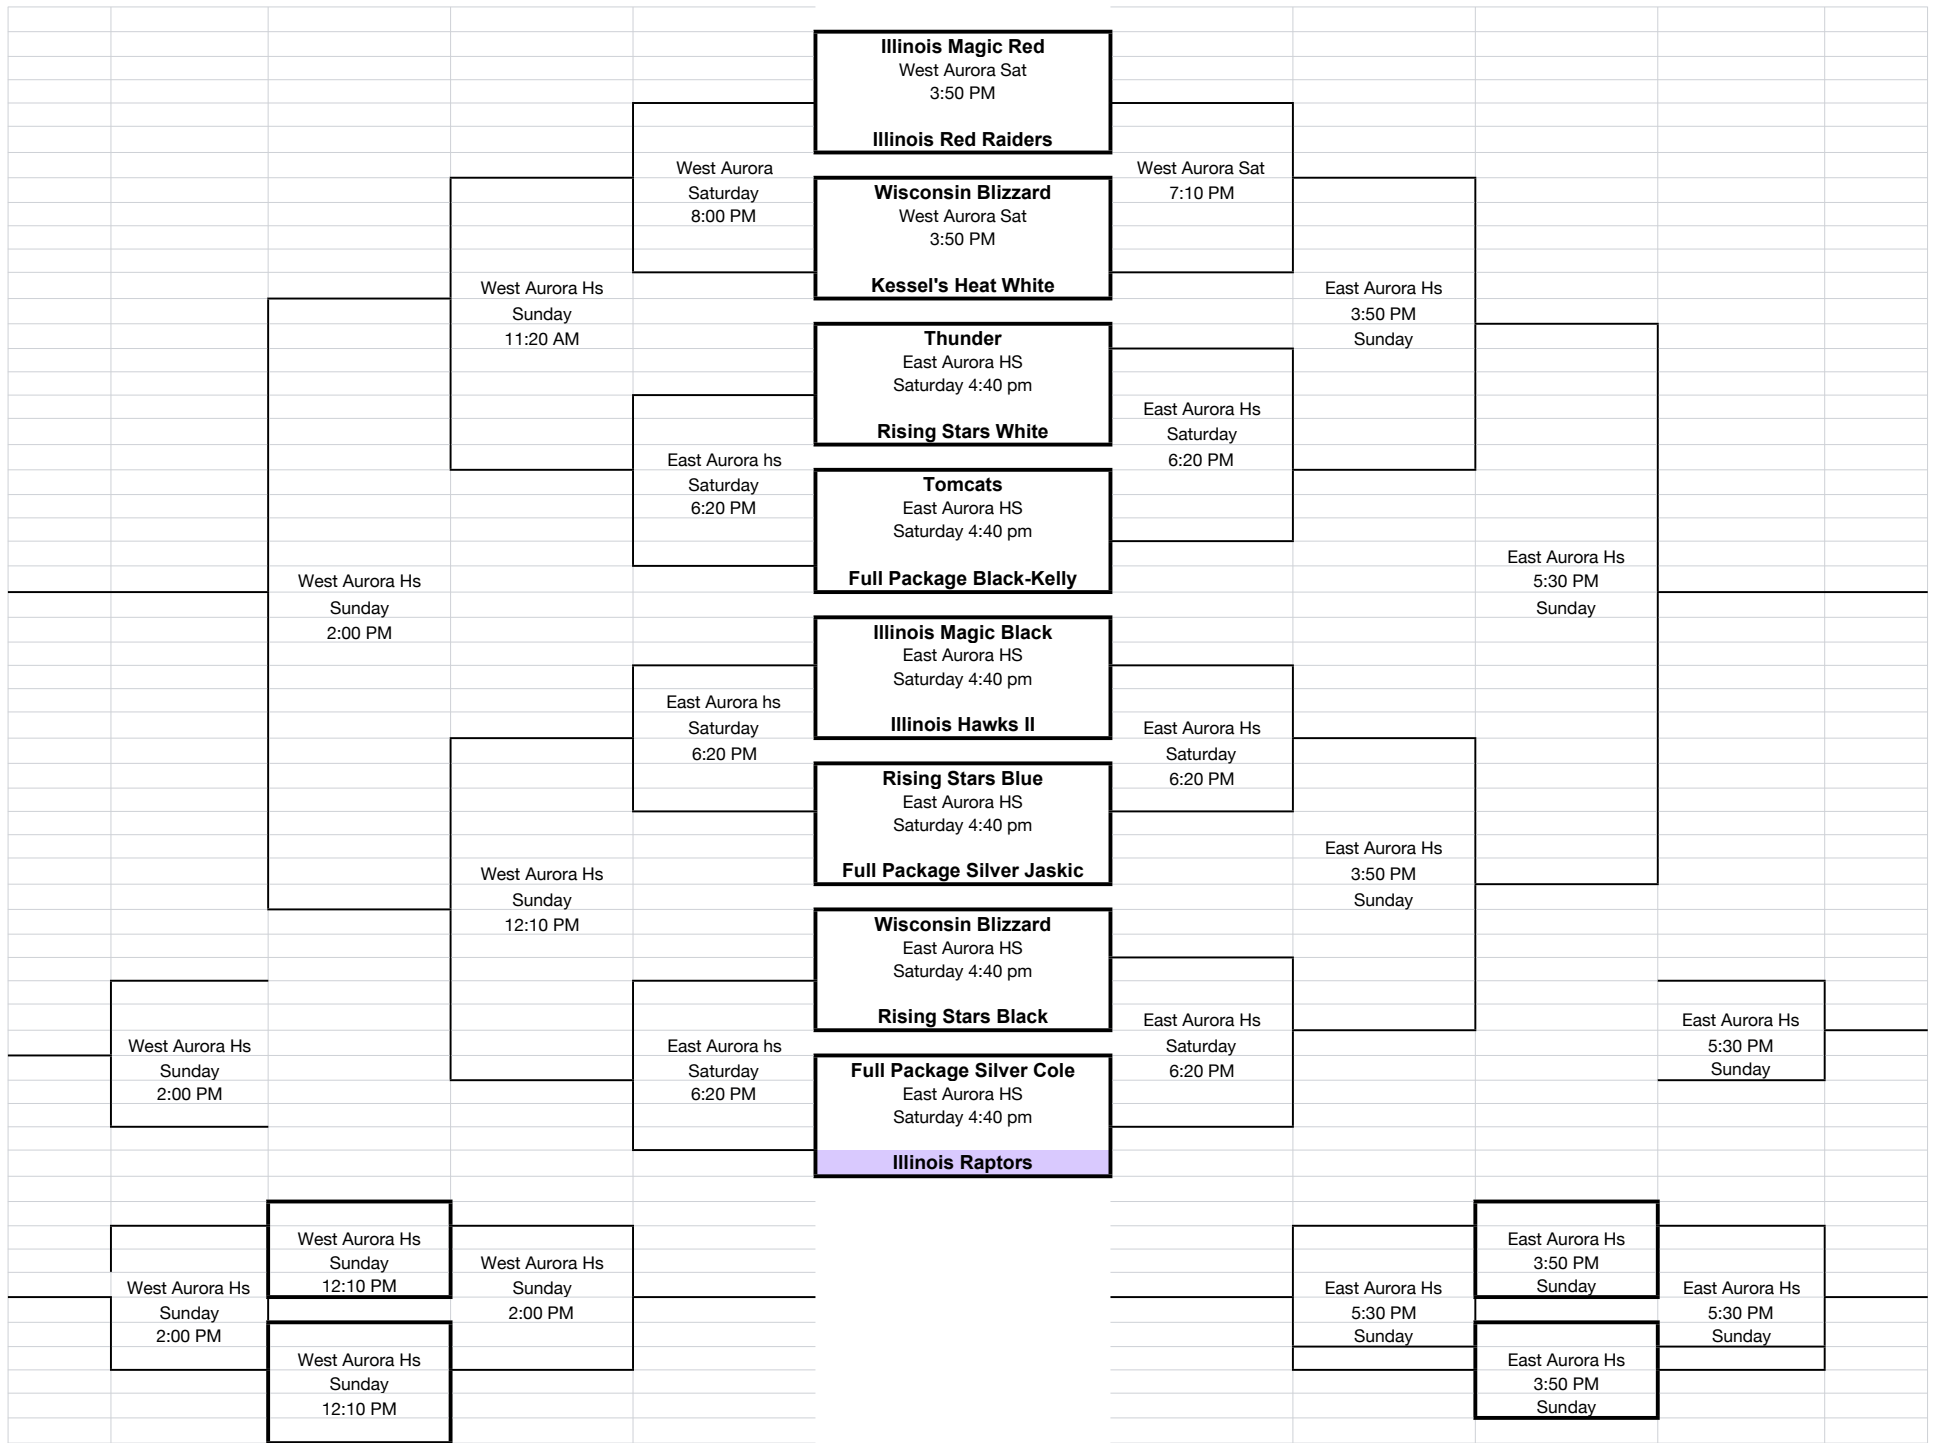

Bronze Bracket

Silver Bracket

Gold Bracket

POOL CC:
GIRLS' Rookie

- 143 Team USA
- 144 Illinois Raptors
- 145 Illinois Red Raiders

POOL BB:
GIRLS' Rookie

- 140 Rising Stars Gold
- 141 IBA Tokars
- 142 Kessel's Heat Black