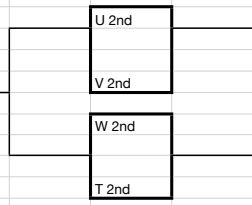

Silver Bracket