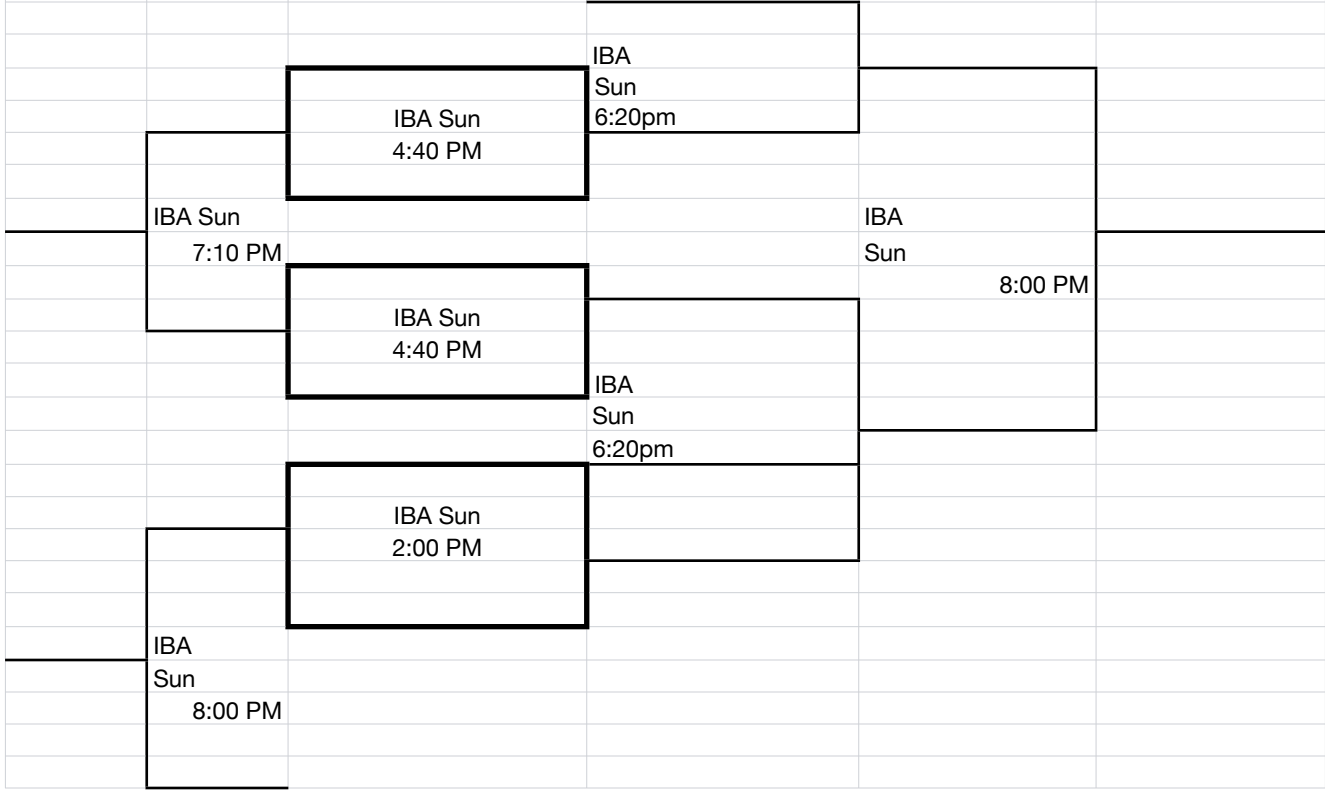

POOL DD:
GIRLS' Jr High

- 150 Wisconsin Blizzard
- 151 Rising Stars Gold
- 152 Rising Stars Blue
- 153 RMG
- 154 Team USA
- 155 Illinois Raptors 13U
- 156 Illinois Lady Lightning

Sat	WA	4:40PM	150 v 153
Sat	WA	5:30PM	151 v 153
Sat	WA	7:10PM	152 v 154
Sat	WA	7:10PM	150 v 156
Sat	WA	8:00 PM	151 v 155
Sat	WA	8:00 PM	154 v 155
Sat	WA	8:50 PM	152 v 156