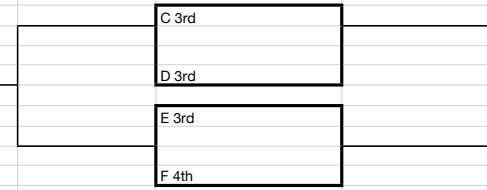

POOL HH:
GIRLS' 9th Grade
Full Package Black
Rising Stars Gold
Illinois Raptors
Crown Point B

POOL II:
GIRLS' 10th Grade
Wisconsin Blizzard
Full Package Black
IBA LC
Rising Stars Gold

POOL JJ:
GIRLS' 10th Grade
Rockford Wildcats
Illinois Red Raiders
Illinois Magic Red
Illinois Raptors
G-Force

POOL KK:
GIRLS' 11th Grade
G-Force
Southside Shooters
Illinois Magic Elite
Full Package Black
Illinois Raptors Robinson

POOL LL:
GIRLS' 11th Grade
Rockford Wildcats
Southside Shooters
Illinois Raptors Mills
Full Package Black 2

POOL A:
BOYS' Rookie

- 1 Illinois Raptors 3rd grade
- 2 RMG
- 3 Rising Stars Kobe

POOL B:
BOYS' Rookie

- 4 Rising Stars Lebron
- 5 IBA
- 6 Illinois Gold Rush Tigers

Sat	IBA	8:00AM	1 v 2
Sat	IBA	8:50AM	4 v 5
Sat	IBA	9:40AM	2 v 3
Sat	IBA	10:30AM	5 v 6
Sat	IBA	11:20AM	1 v 3
Sat	IBA	12:10PM	4 v 6

Bronze Bracket

Silver Bracket

Gold Bracket

**POOL C:
BOYS' 4th Grade Gold**

7 IBA Select	Sat	IBA	8:00AM	7 v 8
8 Full Package Silver Jackson/Robinson	Sat	IBA	9:40AM	8 v 9
9 Illinois Magic Red	Sat	IBA	11:20AM	7 v 9