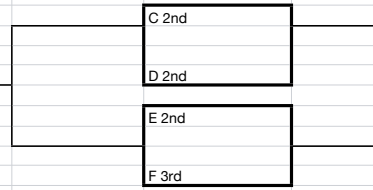

POOL HH:
GIRLS' 9th Grade
Full Package Black
Rising Stars Gold
Illinois Raptors
Crown Point B

POOL II:
GIRLS' 10th Grade
Wisconsin Blizzard
Full Package Black
IBA LC
Rising Stars Gold

POOL JJ:
GIRLS' 10th Grade
Rockford Wildcats
Illinois Red Raiders
Illinois Magic Red
Illinois Raptors
G-Force

POOL KK:
GIRLS' 11th Grade
G-Force
Southside Shooters
Illinois Magic Elite
Full Package Black
Illinois Raptors Robinson

POOL LL:
GIRLS' 11th Grade
Rockford Wildcats
Southside Shooters
Illinois Raptors Mills
Full Package Black 2

POOL A:
BOYS' Rookie

- 1 Illinois Raptors 3rd grade
- 2 RMG
- 3 Rising Stars Kobe

POOL B:
BOYS' Rookie

- 4 Rising Stars Lebron
- 5 IBA
- 6 Illinois Gold Rush Tigers

Sat	IBA	8:00AM	1 v 2
Sat	IBA	8:50AM	4 v 5
Sat	IBA	9:40AM	2 v 3
Sat	IBA	10:30AM	5 v 6
Sat	IBA	11:20AM	1 v 3
Sat	IBA	12:10PM	4 v 6

Bronze Bracket

Silver Bracket

Gold Bracket

**POOL C:
BOYS' 4th Grade Gold**

7 IBA Select	Sat	IBA	8:00AM	7 v 8
8 Full Package Silver Jackson/Robinson	Sat	IBA	9:40AM	8 v 9
9 Illinois Magic Red	Sat	IBA	11:20AM	7 v 9