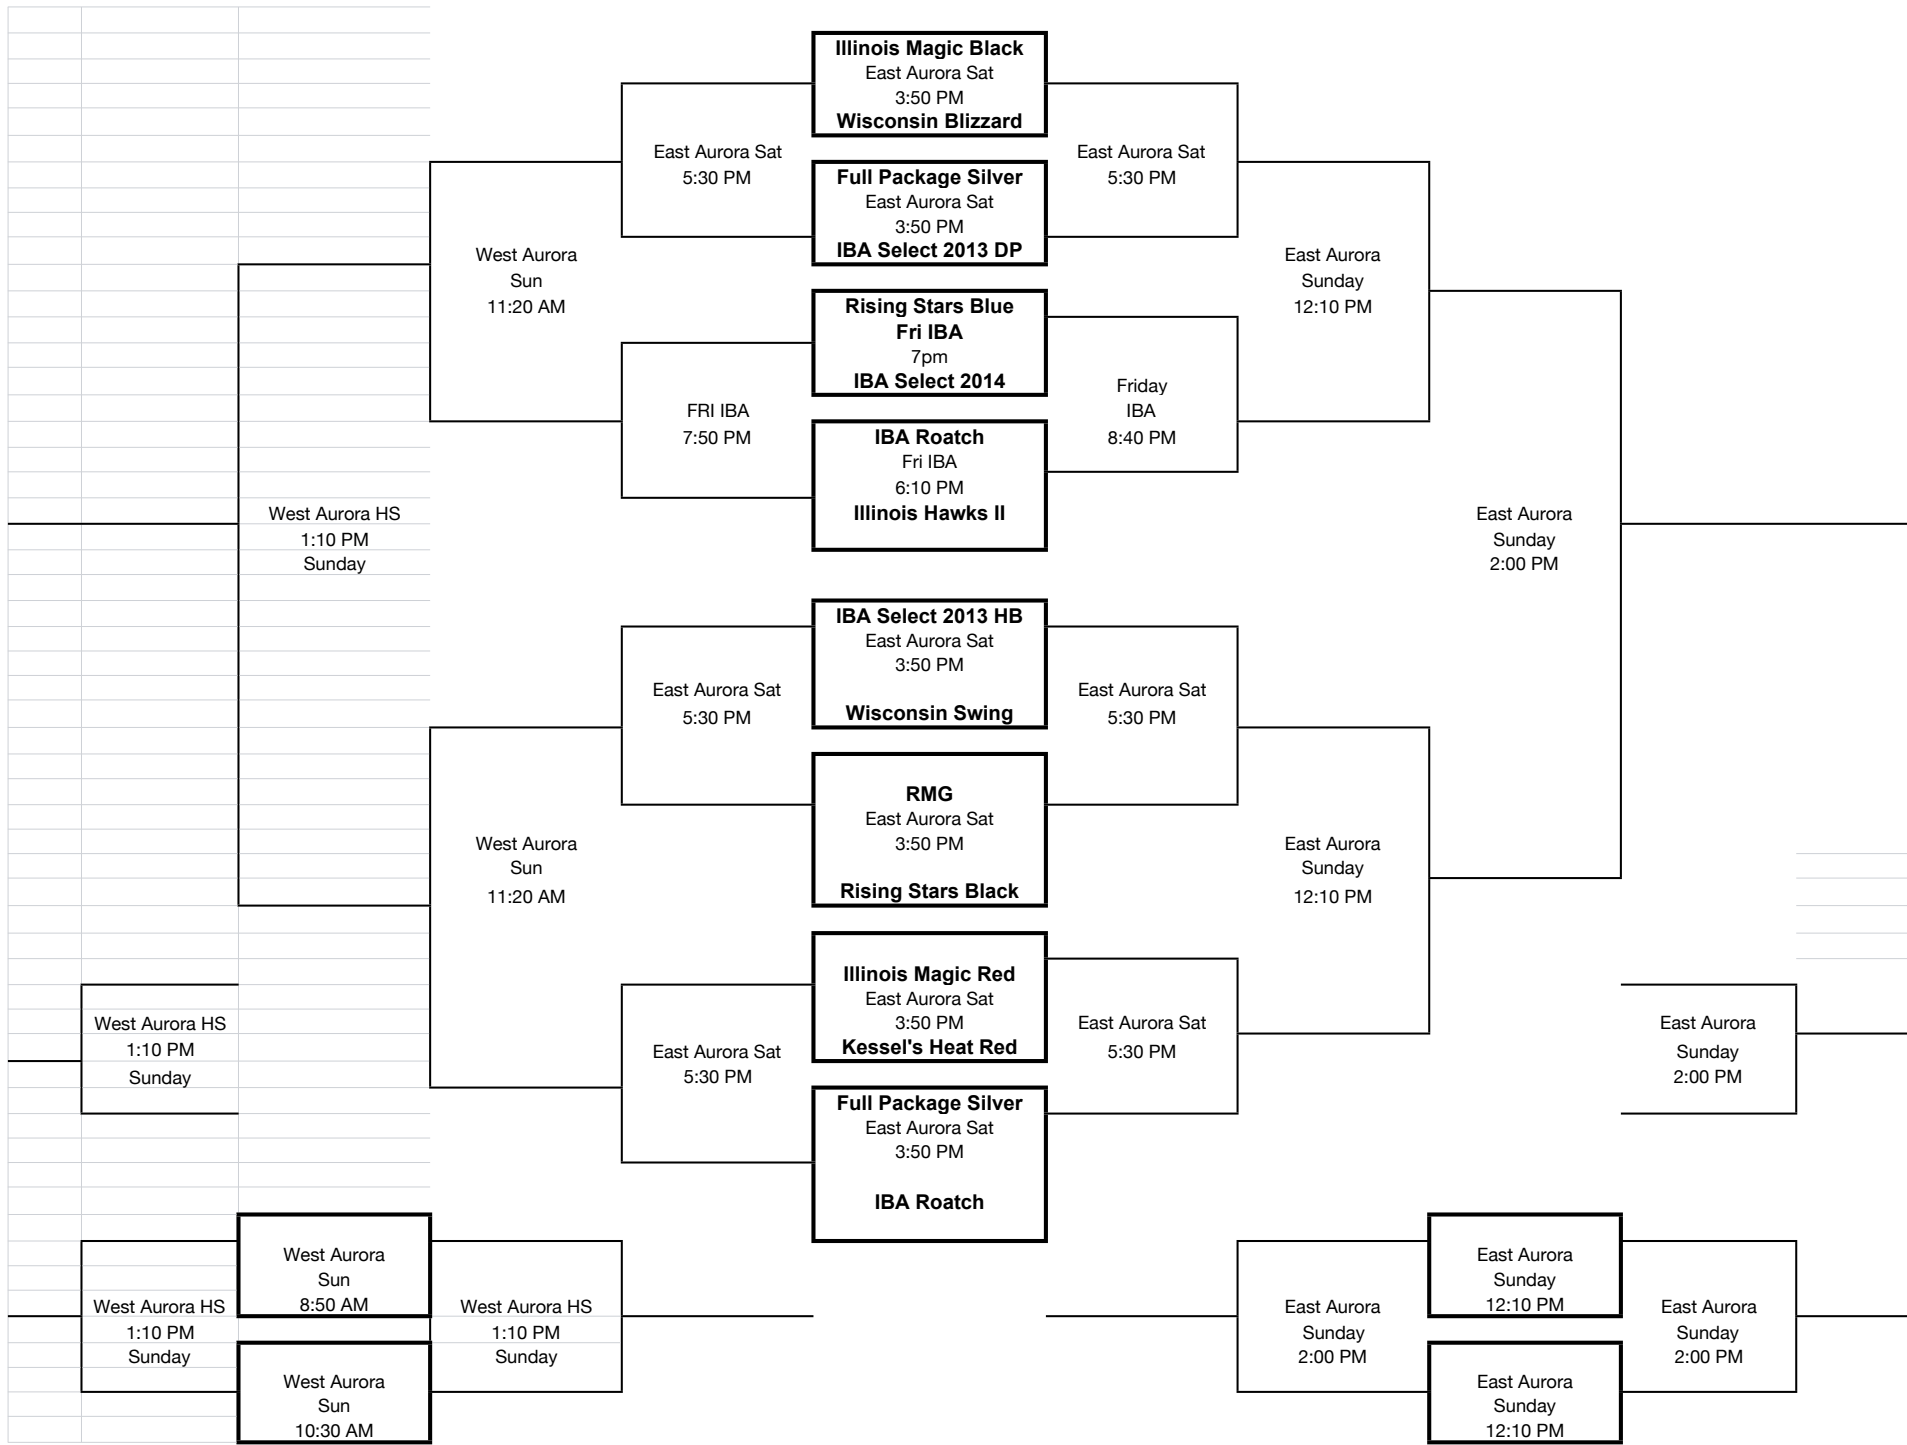

Bronze Bracket

Silver Bracket

Gold Bracket

POOL CC:
GIRLS' Rookie

- 143 Team USA
- 144 Illinois Raptors
- 145 Illinois Red Raiders

POOL BB:
GIRLS' Rookie

- 140 Rising Stars Gold
- 141 IBA Tokars
- 142 Kessel's Heat Black