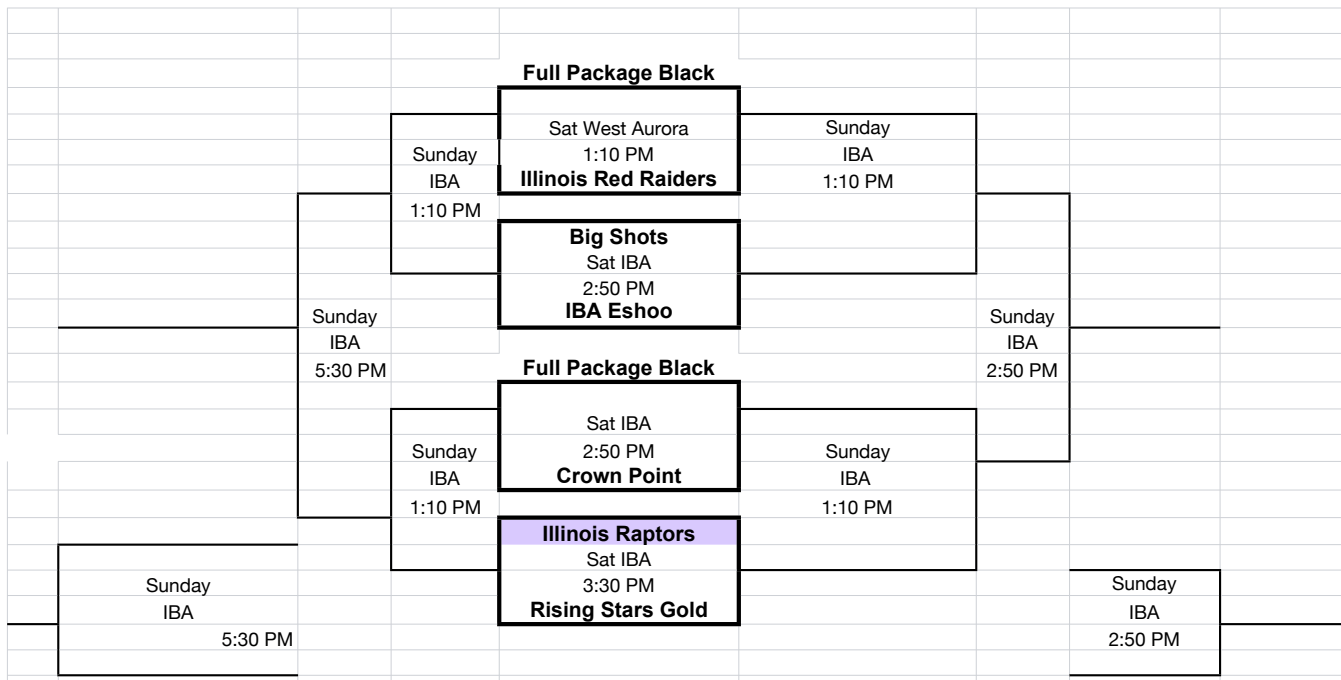

POOL GG:
GIRLS' 9th Grade

POOL HH:
GIRLS' 9th Grade

- 190 Full Package Black
- 191 Illinois Red Raiders
- 192 Big Shots
- 193 IBA Eshoo

- 194 Full Package Black
- 195 Rising Stars Gold
- 196 Illinois Raptors
- 197 Crown Point

Sat	IBA	10:30AM	191 v 195
Sat	IBA	11:20AM	190 v 196
Sat	IBA	12:10PM	192 v 194
Sat	IBA	1:10PM	193 v 197