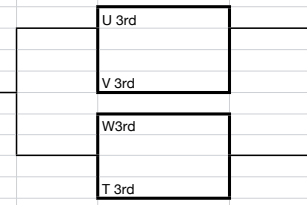

POOL Q: BOYS' 14U Gold				
101	Wisconsin Blizzard	Sat	MVCC	1:10PM 101 v 102
102	Team USA	Sat	MVCC	2:50PM 102 v 103
103	Wheaton North B	Sat	MVCC	4:40PM 101 v 103
POOL R: BOYS' 14U Gold				
104	Rising Stars Blue	Sat	MVCC	1:10PM 104 v 105
105	IBA Gold DS	Sat	MVCC	2:50PM 105 v 106
106	Wisconsin Swing	Sat	MVCC	4:40PM 104 v 106
POOL S: BOYS' 14U Gold				
107	Illinois Red Raiders	Sat	MVCC	2:00PM 107 v 108
108	Wisconsin Blizzard	Sat	MVCC	3:50PM 108 v 109
109	Tomcats	Sat	MVCC	5:30PM 107 v 109
POOL U: BOYS' 14U Silver				
110	Team USA	Sat	MVCC	8:00AM 110 v 111
111	IBA Red Common	Sat	MVCC	8:50AM 111 v 112
112	Illinois Magic Zakes	Sat	MVCC	9:40AM 110 v 112
POOL T: BOYS' 14U Silver				
113	IBA Silver Alston	Sat	MVCC	10:30AM 113 v 114
114	Niles Magic B	Sat	MVCC	11:20AM 114 v 115
115	Illinois Raptors	Sat	MVCC	12:10PM 133 v 115
POOL V: BOYS' 14U Silver				
116	IBA Navy Alston	Sat	MVCC	8:00AM 116 v 117
117	Kessel's Heat Gold	Sat	MVCC	8:50AM 117 v 118
118	Illinois Magic Wicks	Sat	MVCC	9:40AM 116 v 118
POOL W: BOYS' 14U Silver				
119	Kessel's Heat White	Sat	MVCC	10:30AM 119 v 120
120	IBA White Kuehn	Sat	MVCC	11:20AM 120 v 121
121	Rising Stars White	Sat	MVCC	12:10PM 119 v 121

BOYS' 14U Gold			
Sun	EA	11:20AM	Q 1st V R 1st
Sun	EA	1:10PM	R 1st v S 1st
Sun	EA	2:50PM	Q 1st Vs S1st
Sun	EA	11:20AM	Q 2nd V R 2nd
Sun	EA	1:10PM	R 2nd v S 2nd
Sun	EA	2:50PM	Q 2nd V S 2nd
Sun	EA	11:20AM	Q 3rd v R 3rd
Sun	EA	1:10PM	R 3rd v S 3rd
Sun	EA	2:50PM	Q 3rd v S 3rd

Bronze Bracket