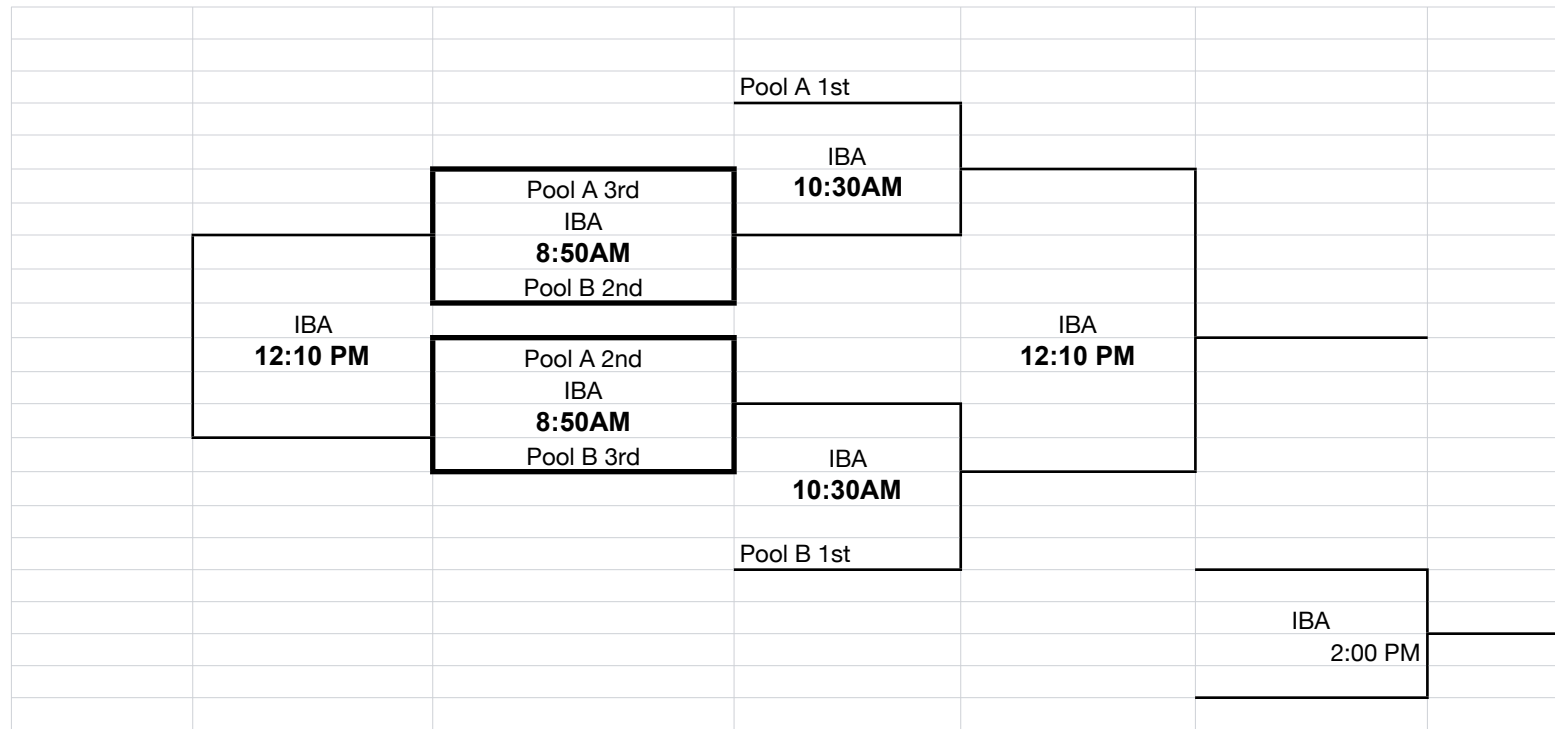

Bronze Bracket

Silver Bracket

Gold Bracket

POOL CC:
GIRLS' Rookie

- 143 Team USA
- 144 Illinois Raptors
- 145 Illinois Red Raiders

POOL BB:
GIRLS' Rookie

- 140 Rising Stars Gold
- 141 IBA Tokars
- 142 Kessel's Heat Black