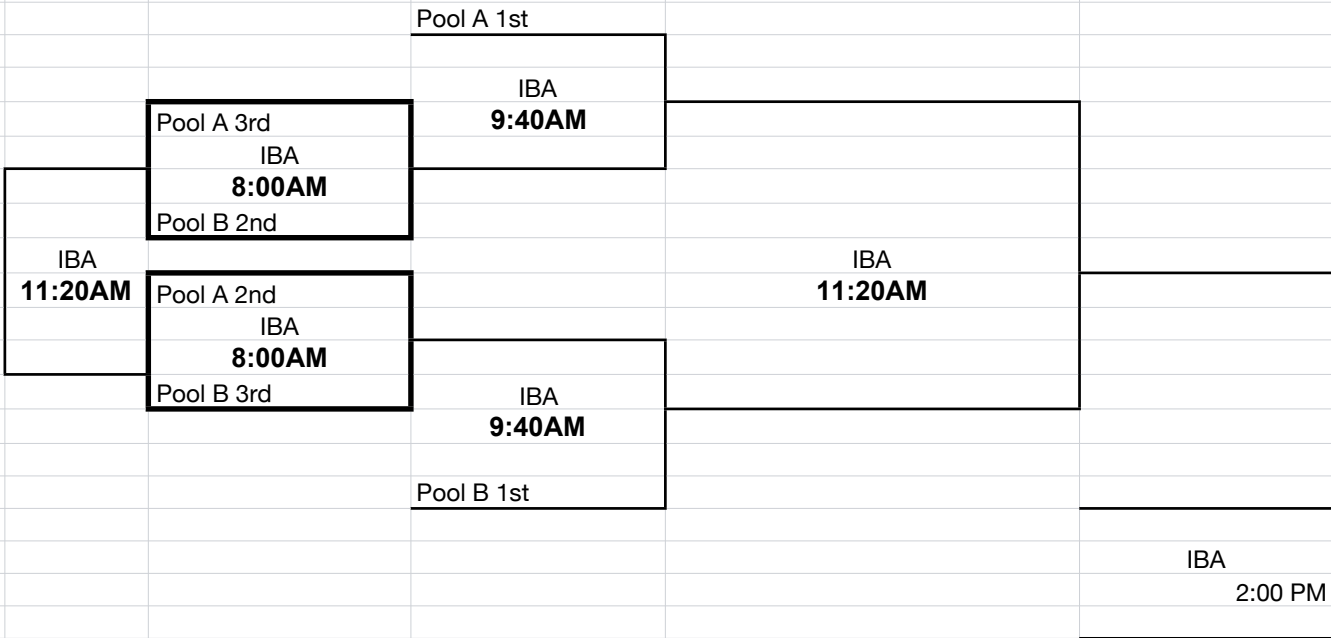

POOL HH:
GIRLS' 9th Grade
Full Package Black
Rising Stars Gold
Illinois Raptors
Crown Point B

POOL II:
GIRLS' 10th Grade
Wisconsin Blizzard
Full Package Black
IBA LC
Rising Stars Gold

POOL JJ:
GIRLS' 10th Grade
Rockford Wildcats
Illinois Red Raiders
Illinois Magic Red
Illinois Raptors
G-Force

POOL KK:
GIRLS' 11th Grade
G-Force
Southside Shooters
Illinois Magic Elite
Full Package Black
Illinois Raptors Robinson

POOL LL:
GIRLS' 11th Grade
Rockford Wildcats
Southside Shooters
Illinois Raptors Mills
Full Package Black 2

POOL A:
BOYS' Rookie

- 1 Illinois Raptors 3rd grade
- 2 RMG
- 3 Rising Stars Kobe

POOL B:
BOYS' Rookie

- 4 Rising Stars Lebron
- 5 IBA
- 6 Illinois Gold Rush Tigers

Sat	IBA	8:00AM	1 v 2
Sat	IBA	8:50AM	4 v 5
Sat	IBA	9:40AM	2 v 3
Sat	IBA	10:30AM	5 v 6
Sat	IBA	11:20AM	1 v 3
Sat	IBA	12:10PM	4 v 6